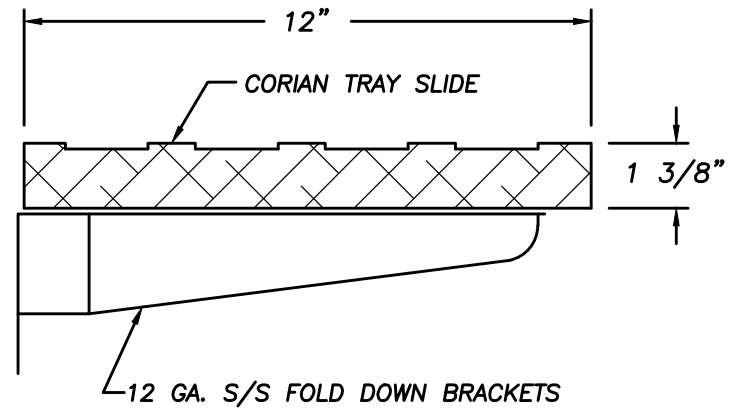

ISOMETRIC VIEW 1"=1'-0"

NOTES:

CORIAN TRAY SLIDE

12 GA. S/S FOLD DOWN BRACKETS

SECTION 3"=1'-0"

ACTS CORIAN TRAY SLIDE

955 PATTERSON DRIVE
BLOOMSBURG, PA. 17815
TELEPHONE: (570) 387-8980 FAX: (570) 387-8982